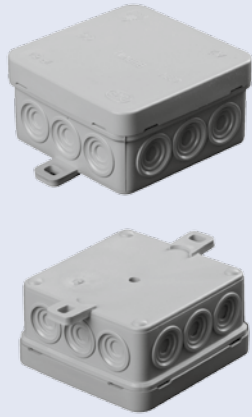

JUNCTION-BOX

Easy to assemble junction-boxes in different sizes with self-sealing entries for surface mounting. The grounding clips enable a subsequent correction.

JUNCTION-BOX, SURFACE-MOUNTED 75X75MM - 10 PCS

Easy to assemble junction-box with self-sealing entries for surface mounting. The grounding clips enable a subsequent correction.

Item-Nr.	Order-Nr.
A2/10	311

Length	Width	Height	Color
75 mm	75 mm	40 mm	grey
Packing Unit	Material	IP Standard	Approval
4	(PE, PP)*	IP54	CE ÖVE
Cable Insertion	Non-Flammability		
12 x / max. 15mm	≤ 650°C		

JUNCTION-BOX, SURFACE-MOUNTED 75X75MM - 25 PCS

Easy to assemble junction-box with self-sealing entries for surface mounting. The grounding clips enable a subsequent correction.

Item-Nr.	Order-Nr.
A2/25	312

Length	Width	Height	Color
75 mm	75 mm	40 mm	grey
Packing Unit	Material	IP Standard	Approval
2	(PE, PP)*	IP54	CE ÖVE
Cable Insertion	Non-Flammability		
12 x / max. 15mm	≤ 650°C		

JUNCTION-BOX, SURFACE-MOUNTED, 4-POLE TERMINAL BLOCK 75X75MM

Easy to assemble junction-box with self-sealing entries for surface mounting. The grounding clips enable a subsequent correction.

Item-Nr.	Order-Nr.
A2/K	313

Length	Width	Height	Color
75 mm	75 mm	40 mm	grey
Packing Unit	Material	IP Standard	Approval
40	(PE, PP)*	IP54	CE ÖVE
Cable Insertion	Non-Flammability		
12 x / max. 15mm	≤ 650°C		

JUNCTION-BOX, SURFACE-MOUNTED 85X85MM

Easy to assemble junction-box with self-sealing entries for surface mounting. The grounding clips enable a subsequent correction.

Item-Nr.	Order-Nr.
A3	320

Length	Width	Height	Color
85 mm	85 mm	40 mm	grey
Packing Unit	Material	IP Standard	Approval
40	(PE, PP)*	IP54	CE ÖVE
Cable Insertion	Non-Flammability		
12 x / max. 15mm	≤ 650°C