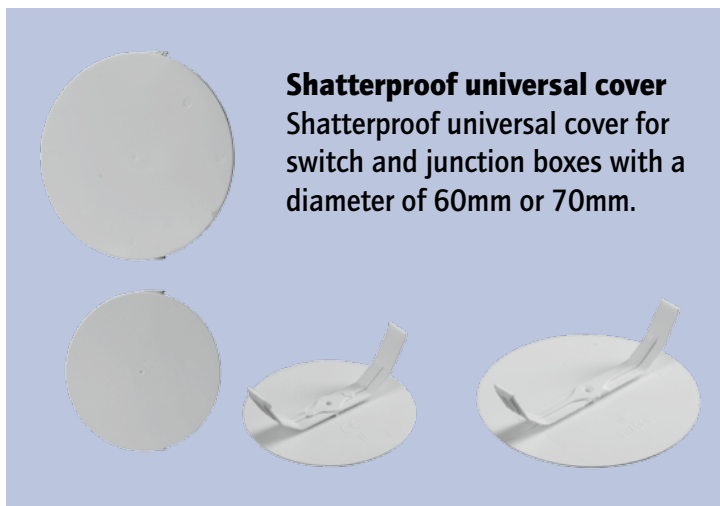

Shatterproof universal cover
Shatterproof universal cover for switch and junction boxes with a diameter of 60mm or 70mm.

SPRING COVER FOR JUNCTION-BOX 88MM

Shatterproof universal-cover for junction-boxes with a diameter of 70mm.

Item-Nr.	Order-Nr.
T30306	413

Length	Width	Height	Color
88 mm	88 mm	10 mm	white
Packing Unit	Material	IP Standard	Approval
100	Polystyrene (PS)	X	CE
Cable Insertion		Non-Flammability	
X		≤ 650°C	

SPRING COVER FOR SWITCH-BOX 68MM

Shatterproof universal-cover for switch-boxes with a diameter of 60mm.

Item-Nr.	Order-Nr.
T30305	410

Length	Width	Height	Color
68 mm	68 mm	10 mm	white
Packing Unit	Material	IP Standard	Approval
100	Polystyrene (PS)	X	CE
Cable Insertion		Non-Flammability	
X		≤ 650°C	

SPRING COVER FOR JUNCTION-BOX 88MM - 20 PCS

Shatterproof universal-cover for junction-boxes with a diameter of 70mm.

Item-Nr.	Order-Nr.
T30306/20	414

Length	Width	Height	Color
88 mm	88 mm	10 mm	white
Packing Unit	Material	IP Standard	Approval
5	Polystyrene (PS)	X	CE
Cable Insertion		Non-Flammability	
X		≤ 650°C	

SPRING COVER FOR SWITCH-BOX 68MM - 20 PCS

Shatterproof universal-cover for switch-boxes with a diameter of 60mm.

Item-Nr.	Order-Nr.
T30305/20	411

Length	Width	Height	Color
68 mm	68 mm	10 mm	white
Packing Unit	Material	IP Standard	Approval
5	Polystyrene (PS)	X	CE
Cable Insertion		Non-Flammability	
X		≤ 650°C	

SPRING COVER FOR JUNCTION-BOX 88MM - 25 PCS

Shatterproof universal-cover for junction-boxes with a diameter of 70mm.

Item-Nr.	Order-Nr.
T30306/25	415

Length	Width	Height	Color
88 mm	88 mm	10 mm	white
Packing Unit	Material	IP Standard	Approval
4	Polystyrene (PS)	X	CE
Cable Insertion		Non-Flammability	
X		≤ 650°C	

SPRING COVER FOR SWITCH-BOX 68MM - 25 PCS

Shatterproof universal-cover for switch-boxes with a diameter of 60mm.

Item-Nr.	Order-Nr.
T30305/25	412

Length	Width	Height	Color
68 mm	68 mm	10 mm	white
Packing Unit	Material	IP Standard	Approval
4	Polystyrene (PS)	X	CE
Cable Insertion		Non-Flammability	
X		≤ 650°C	

*Polyethylen (PE) Polypropylen (PP)